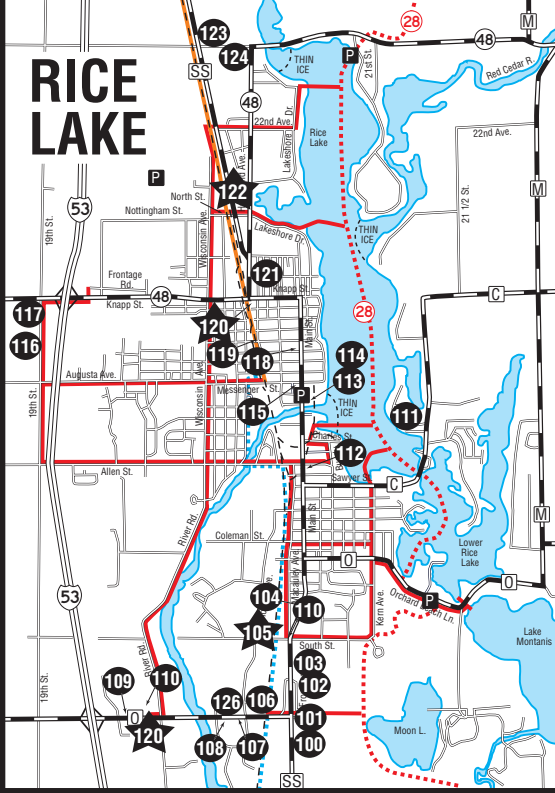

This map courtesy of BARRON COUNTY SNOWMOBILE/ATV CLUBS

- Island City Snowmobile Club
- Chetek ATV Cruzers Club
- Chetek Snowflyers Snowmobile Club
- Barron Snow Bears Snowmobile Club
- Rice Lake Sno Birds Snowmobile Club
- Barron ATV Club
- Dusty Trail Finders ATV Club
- Chetek ATV Cruzers Club
- Rice Lake ATV Club
- Prairie Farm Ridgeland Ridge Runners ATV Club
- Area Advertisers and Land Owners

LEGEND

- Snowmobile Corridor Trails
- Snowmobile County Trails
- Snowmobile Club Trails
- ATV Routes/Roads
- ATV Trails
- Duel Purpose
- New ATV Open When Signed
- GPS Grid
- County Line
- Section Line
- Intersection Number
- Business Location
- Business Location with Gas
- Parking

PLEASE SUPPORT OUR MEMBERS

★ GAS AVAILABLE

Safe Snowmobiling • Know Yourself • Know Your Machine • Know Your Supplies
• Know Your Route • Know Your Weather • Have Someone Know your Plans • Don't Take Chances • Call The Barron County Sheriff's Dept. at 537-3106 When Someone is Overdue • For Emergency Only Call 911