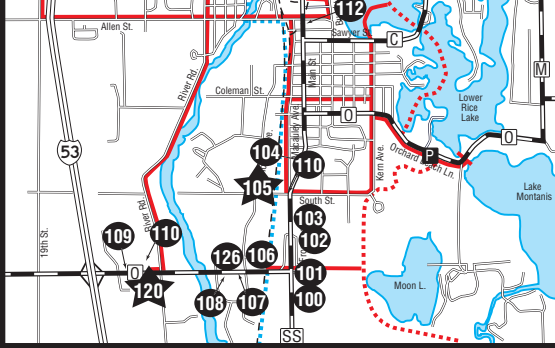

This map courtesy of BARRON COUNTY SNOWMOBILE/ATV CLUBS

- Island City Snowmobile Club
- Chetek ATV Cruzers Club
- Chetek Snowflyers Snowmobile Club
- Barron Snow Bears Snowmobile Club
- Rice Lake Sno Birds Snowmobile Club
- Barron ATV Club
- Dusty Trail Finders ATV Club
- Chetek ATV Cruzers Club
- Rice Lake ATV Club
- Prairie Farm Ridgeland Ridge Runners ATV Club
- Area Advertisers and Land Owners

LEGEND

- Snowmobile Corridor Trails
- Snowmobile County Trails
- Snowmobile Club Trails
- ATV Routes/Roads
- ATV Trails
- Duel Purpose
- New ATV Open When Signed
- GPS Grid
- County Line
- Section Line
- Intersection Number
- Business Location
- Business Location with Gas
- Parking

PLEASE SUPPORT OUR MEMBERS

★ GAS AVAILABLE

Safe Snowmobiling • Know Yourself • Know Your Machine • Know Your Supplies
• Know Your Route • Know Your Weather • Have Someone Know your Plans • Don't Take Chances • Call The Barron County Sheriff's Dept. at 537-3106 When Someone is Overdue • For Emergency Only Call 911