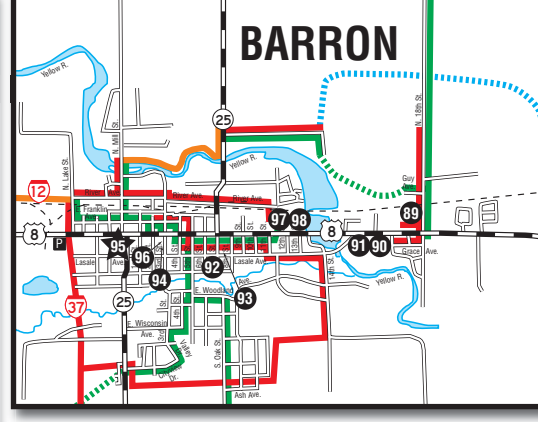

This map courtesy of BARRON COUNTY SNOWMOBILE/ATV CLUBS

- Island City Snowmobile Club
- Chetek ATV Cruzers Club
- Chetek Snowflyers Snowmobile Club
- Barron Snow Bears Snowmobile Club
- Rice Lake Sno Birds Snowmobile Club
- Barron ATV Club
- Dusty Trail Finders ATV Club
- Chetek ATV Cruzers Club
- Rice Lake ATV Club
- Prairie Farm Ridgeland Ridge Runners ATV Club
- Area Advertisers and Land Owners

LEGEND

- Snowmobile Corridor Trails
- Snowmobile County Trails
- Snowmobile Club Trails
- ATV Routes/Roads
- ATV Trails
- Duel Purpose
- New ATV Open When Signed
- GPS Grid
- County Line
- Section Line
- Intersection Number
- Business Location
- Business Location with Gas
- Parking

PLEASE SUPPORT OUR MEMBERS

★ GAS AVAILABLE

Safe Snowmobiling • Know Yourself • Know Your Machine • Know Your Supplies
• Know Your Route • Know Your Weather • Have Someone Know your Plans • Don't Take Chances • Call The Barron County Sheriff's Dept. at 537-3106 When Someone is Overdue • For Emergency Only Call 911