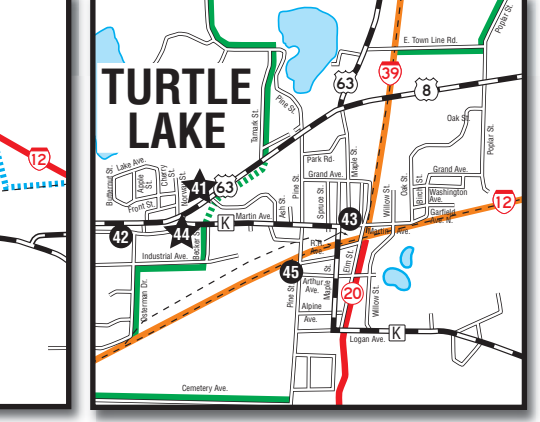

This map courtesy of BARRON COUNTY SNOWMOBILE/ATV CLUBS

- Island City Snowmobile Club
- Chetek ATV Cruzers Club
- Chetek Snowflyers Snowmobile Club
- Barron Snow Bears Snowmobile Club
- Rice Lake Sno Birds Snowmobile Club
- Barron ATV Club
- Dusty Trail Finders ATV Club
- Chetek ATV Cruzers Club
- Rice Lake ATV Club
- Prairie Farm Ridgeland Ridge Runners ATV Club
- Area Advertisers and Land Owners

LEGEND

- Snowmobile Corridor Trails
- Snowmobile County Trails
- Snowmobile Club Trails
- ATV Routes/Roads
- ATV Trails
- Duel Purpose
- New ATV Open When Signed
- GPS Grid
- County Line
- Section Line
- Intersection Number
- Business Location
- Business Location with Gas
- Parking

PLEASE SUPPORT OUR MEMBERS

★ GAS AVAILABLE

Safe Snowmobiling • Know Yourself • Know Your Machine • Know Your Supplies
• Know Your Route • Know Your Weather • Have Someone Know your Plans • Don't Take Chances • Call The Barron County Sheriff's Dept. at 537-3106 When Someone is Overdue • For Emergency Only Call 911