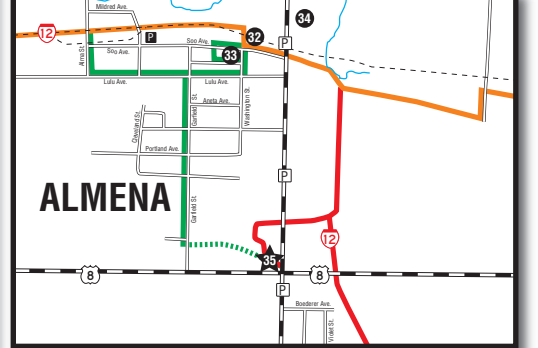

This map courtesy of BARRON COUNTY SNOWMOBILE/ATV CLUBS

- Island City Snowmobile Club
- Chetek ATV Cruzers Club
- Chetek Snowflyers Snowmobile Club
- Barron Snow Bears Snowmobile Club
- Rice Lake Sno Birds Snowmobile Club
- Barron ATV Club
- Dusty Trail Finders ATV Club
- Chetek ATV Cruzers Club
- Rice Lake ATV Club
- Prairie Farm Ridgeland Ridge Runners ATV Club
- Area Advertisers and Land Owners

LEGEND

- Snowmobile Corridor Trails
- Snowmobile County Trails
- Snowmobile Club Trails
- ATV Routes/Roads
- ATV Trails
- Duel Purpose
- New ATV Open When Signed
- GPS Grid
- County Line
- Section Line
- Intersection Number
- Business Location
- Business Location with Gas
- Parking

PLEASE SUPPORT OUR MEMBERS

★ GAS AVAILABLE

Safe Snowmobiling • Know Yourself • Know Your Machine • Know Your Supplies
• Know Your Route • Know Your Weather • Have Someone Know your Plans • Don't Take Chances • Call The Barron County Sheriff's Dept. at 537-3106 When Someone is Overdue • For Emergency Only Call 911